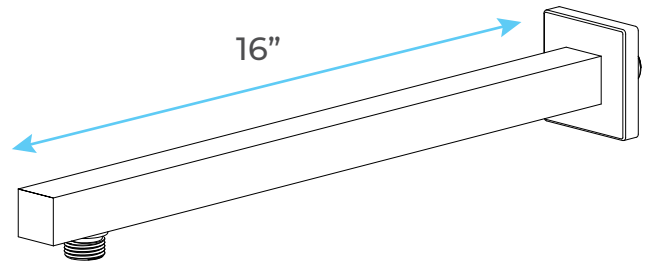

BATHSELECT BAVARIA BRUSHED GOLD WALL MOUNT RAINFALL SHOWER SET SPECS

Specifications

- Function Type: Bathroom Thermostatic Shower Set
- Style: Contemporary
- Shower Head Feature: Rotatable Rainfall Shower Head
- Installation Type: Wall Mount
- Surface Finishing: Brushed Gold
- Material: Brass
- Number of Handles: Single Handle
- Connection: G1/2 Standard
- Concealed Mixer valve: Hot and Cold
- Hose Length: 1.5m
- Hose Material: Stainless Steel
- Flow Rate: 2.5 GPM

Shower Head Size:

Hand Shower Size:

The minimum required water pressure is 0.05 MPa (0.5 bar).
Flow rate 2.5 GPM (9.5 LPM).

Mixer Connection :