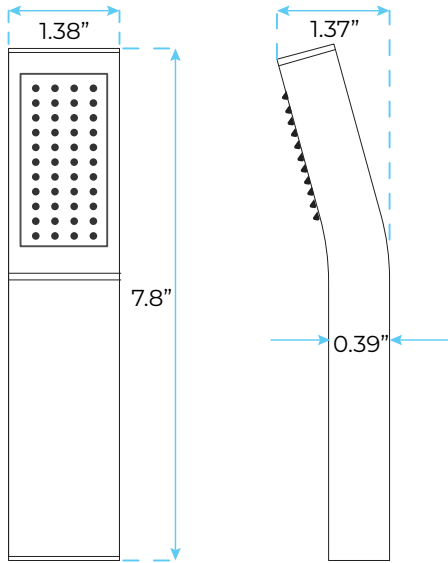

BATHSELECT BAVARIA BRUSHED GOLD WALL MOUNT RAINFALL SHOWER SET SPECS

Specifications

- Function Type: Bathroom Thermostatic Shower Set
- Style: Contemporary
- Shower Head Feature: Rotatable Rainfall Shower Head
- Installation Type: Wall Mount
- Surface Finishing: Brushed Gold
- Material: Brass
- Number of Handles: Single Handle
- Connection: G1/2 Standard
- Concealed Mixer valve: Hot and Cold
- Hose Length: 1.5m
- Hose Material: Stainless Steel
- Flow Rate: 2.5 GPM

Shower Head Size:

Hand Shower Size:

The minimum required water pressure is 0.05 MPa (0.5 bar).
Flow rate 2.5 GPM (9.5 LPM).

Mixer Connection :