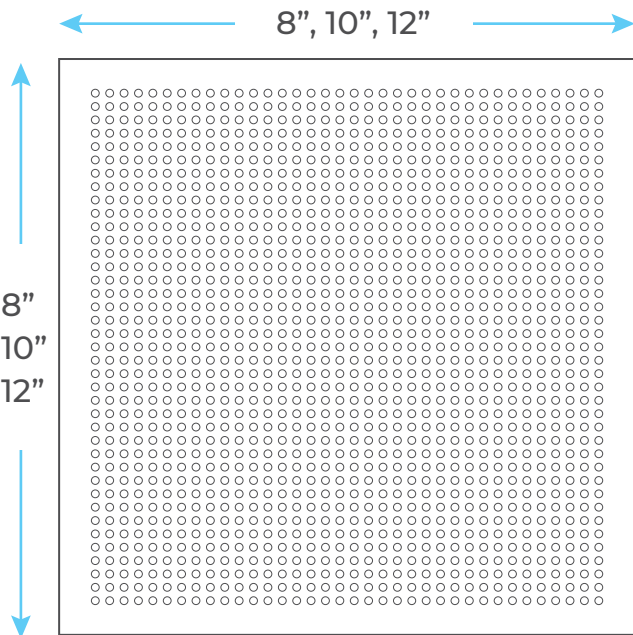

BATHSELECT BAVARIA BRUSHED GOLD WALL MOUNT RAINFALL SHOWER SET SPECS

Specifications

- Function Type: Bathroom Thermostatic Shower Set
- Style: Contemporary
- Shower Head Feature: Rotatable Rainfall Shower Head
- Installation Type: Wall Mount
- Surface Finishing: Brushed Gold
- Material: Brass
- Number of Handles: Single Handle
- Connection: G1/2 Standard
- Concealed Mixer valve: Hot and Cold
- Hose Length: 1.5m
- Hose Material: Stainless Steel
- Flow Rate: 2.5 GPM

Shower Head Size:

Hand Shower Size:

The minimum required water pressure is 0.05 MPa (0.5 bar).
Flow rate 2.5 GPM (9.5 LPM).

Mixer Connection :